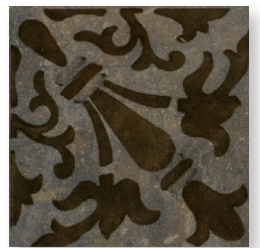

Greta

Lara

Milana

Valentina

Veneta

Verdina

Atelier White & Evelina | 4.5"x4.5"

Lara | 4.5"x4.5"

Milana | 4.5"x4.5"

Atelier White, Blue Clay & Valentina | 4.5"x4.5"

Audra | 4.5"x4.5"

Burnt Acilla & Claudia | 4.5"x4.5"

Evelina | 4.5"x4.5"

Greta | 4.5"x4.5"

Atelier White & Milana | 4.5"x4.5"

Verdina | 4.5"x4.5"