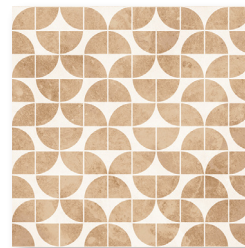

Evelina

Greta

Lara

Milana

Valentina

Veneta

Verdina

Atelier White & Evelina | 4.5"x4.5"

Lara | 4.5"x4.5"

Milana | 4.5"x4.5"

Atelier White, Blue Clay & Valentina | 4.5"x4.5"

Audra | 4.5"x4.5"

Burnt Acilla & Claudia | 4.5"x4.5"

Evelina | 4.5"x4.5"

Greta | 4.5"x4.5"

Atelier White & Milana | 4.5"x4.5"