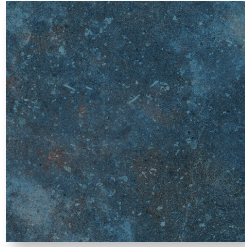

EARTHENWARE

STOCK SIZES

1"x8"
Jolly

AVAILABLE COLORS

Blue Clay