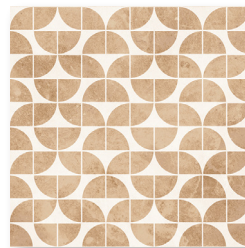

Blue Clay

Burnt Acilla

Camelback

Lave Grey

Angela

Audra

Claudia

Evelina

Greta

Lara

Milana

Valentina

Veneta

Verdina

Atelier White & Evelina | 4.5"x4.5"

Lara | 4.5"x4.5"

Milana | 4.5"x4.5"

Atelier White, Blue Clay & Valentina | 4.5"x4.5"

Audra | 4.5"x4.5"

Burnt Acilla & Claudia | 4.5"x4.5"

Evelina | 4.5"x4.5"

Greta | 4.5"x4.5"

Atelier White & Milana | 4.5"x4.5"

Verdina | 4.5"x4.5"